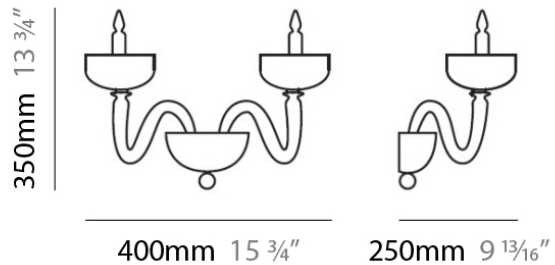

UFFIZI SURFACE

D83222

GENERAL

Series: Uffizi _____

Brand: Panzeri _____

Division: Design _____

Mounting Type: Surface _____

Mounting Location: Wall _____

Subcategory: Ambient _____

PHYSICAL

Shape: Abstract _____

Length (mm): 400 _____

Length (in): 15 3/4 _____

Height (mm): 350 _____

Height (in): 13 3/4 _____

Extension (mm): 250 _____

Extension (in): 9 3/4 _____

Light Distribution: Omnidirectional _____

Diffuser: White Blown Glass _____

Fixture Finish: Chrome _____

Fixture Material: Glass / Aluminum _____

ELECTRICAL

Number of Lamps: 2 _____

Lamp Type: LED Retrofit _____

Lamp Shape: T4 _____

Bulb Included: Bulb Not Included _____

Max. Wattage Per Lamp (W): 3W _____

Lamp Base: G9 _____

Input Voltage (V): 120 _____

LED

Nominal Lumen (lm): 1300lm _____

OPTICAL

RATINGS AND CERTIFICATIONS

Certified By: Certified for North American Standards _____

IP rating: IP20 _____