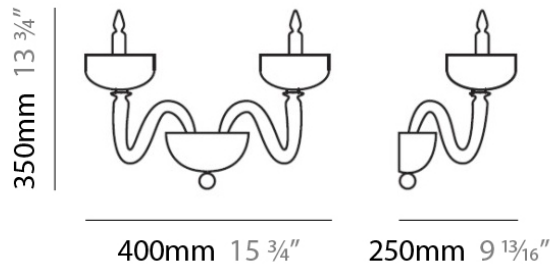

PROJECT	_____
TYPE	_____
NOTES	_____
QUANTITY	_____
DATE	_____

UFFIZI SURFACE

D83225

GENERAL

Series: Uffizi
Brand: Panzeri
Division: Design
Mounting Type: Surface
Mounting Location: Wall
Subcategory: Ambient

PHYSICAL

Shape: Abstract
Length (mm): 400
Length (in): 15 3/4
Height (mm): 350
Height (in): 13 3/4
Extension (mm): 250
Extension (in): 9 3/4
Light Distribution: Omnidirectional
Weight (kg): 3.6
Weight (lbs): 8
Diffuser: Amber Blown Glass
Fixture Finish: Chrome
Fixture Material: Glass / Aluminum

ELECTRICAL

Number of Lamps: 2
Lamp Type: LED Retrofit
Lamp Shape: T4
Bulb Included: Bulb Not Included
Total Output Wattage (W): 10
Max. Wattage Per Lamp (W): 5
Lamp Base: G9
Input Voltage (V): 120

LED

OPTICAL

RATINGS AND CERTIFICATIONS

Certified By: CSA Certified to UL and CSA Standards
IP rating: IP20